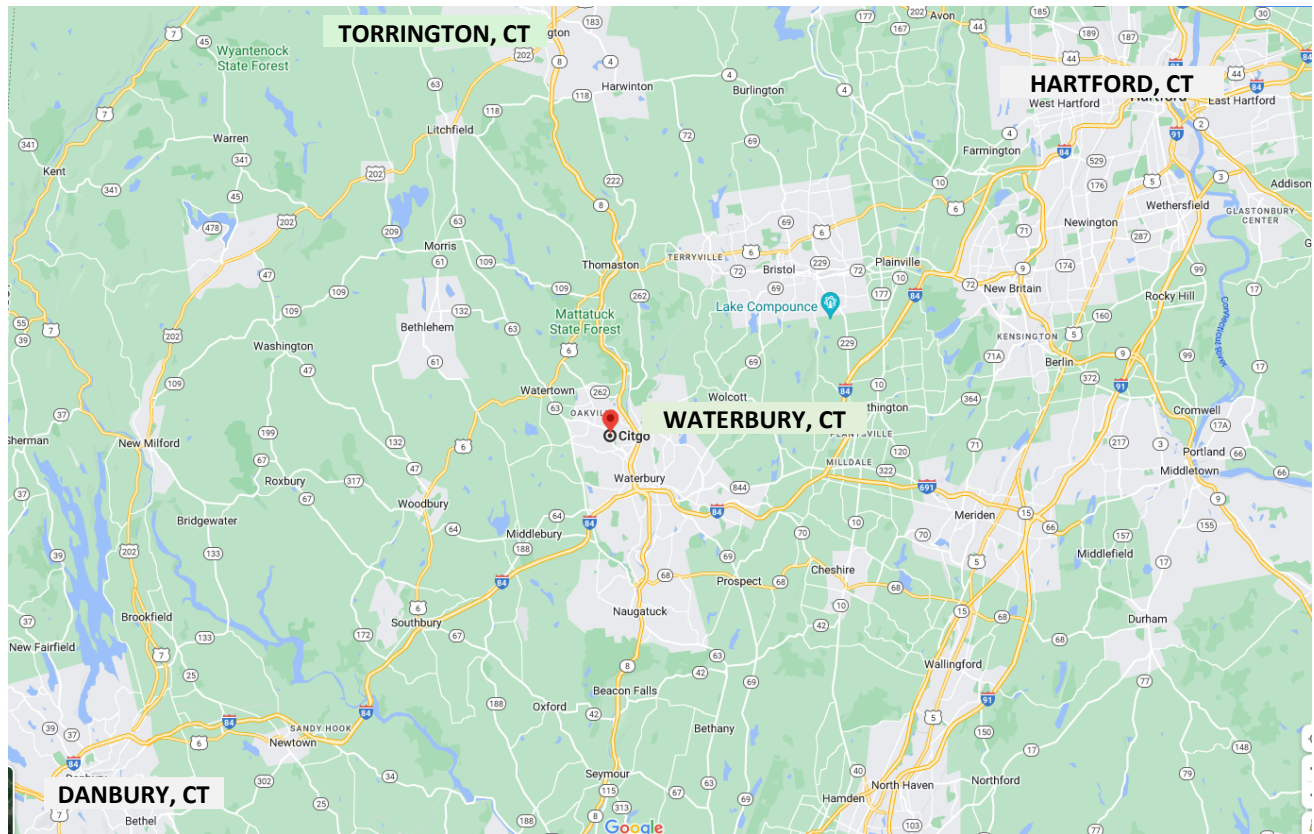

April 2022

New Fuelrite Site, Waterbury, CT – CITGO - Rte. 8 - 2.5 miles from I-84

**COST PLUS
PRICING
With Fuelrite
+ NO FEES**

Address: 1387 Watertown Ave., (Rte. 73), Waterbury, CT 06708

Hours: 24/7/365 Phone: 1-203-527-4302

I-84, Exit 20 onto Rte. 8 North, 1 mile to Exit 35 (on left) for Rte. 73. Site 1.5 miles on the left.

Or

Rte. 8, South, Exit 36, left onto Colonial Ave., proceed straight through light, then bear left E. Aurora St, turn R at light onto Rte. 73/Watertown Ave. Site 1 mile on left.

The site is brand new: No standalone diesel island, but still Tractor Trailer Accessible. C-Store.

WATERBURY, CT - CITGO location

Fuelrite Full Site Listing to Print – www.fuelrite.com/resources

1-888-909-9398 | www.fuelrite.com | info@fuelrite.com